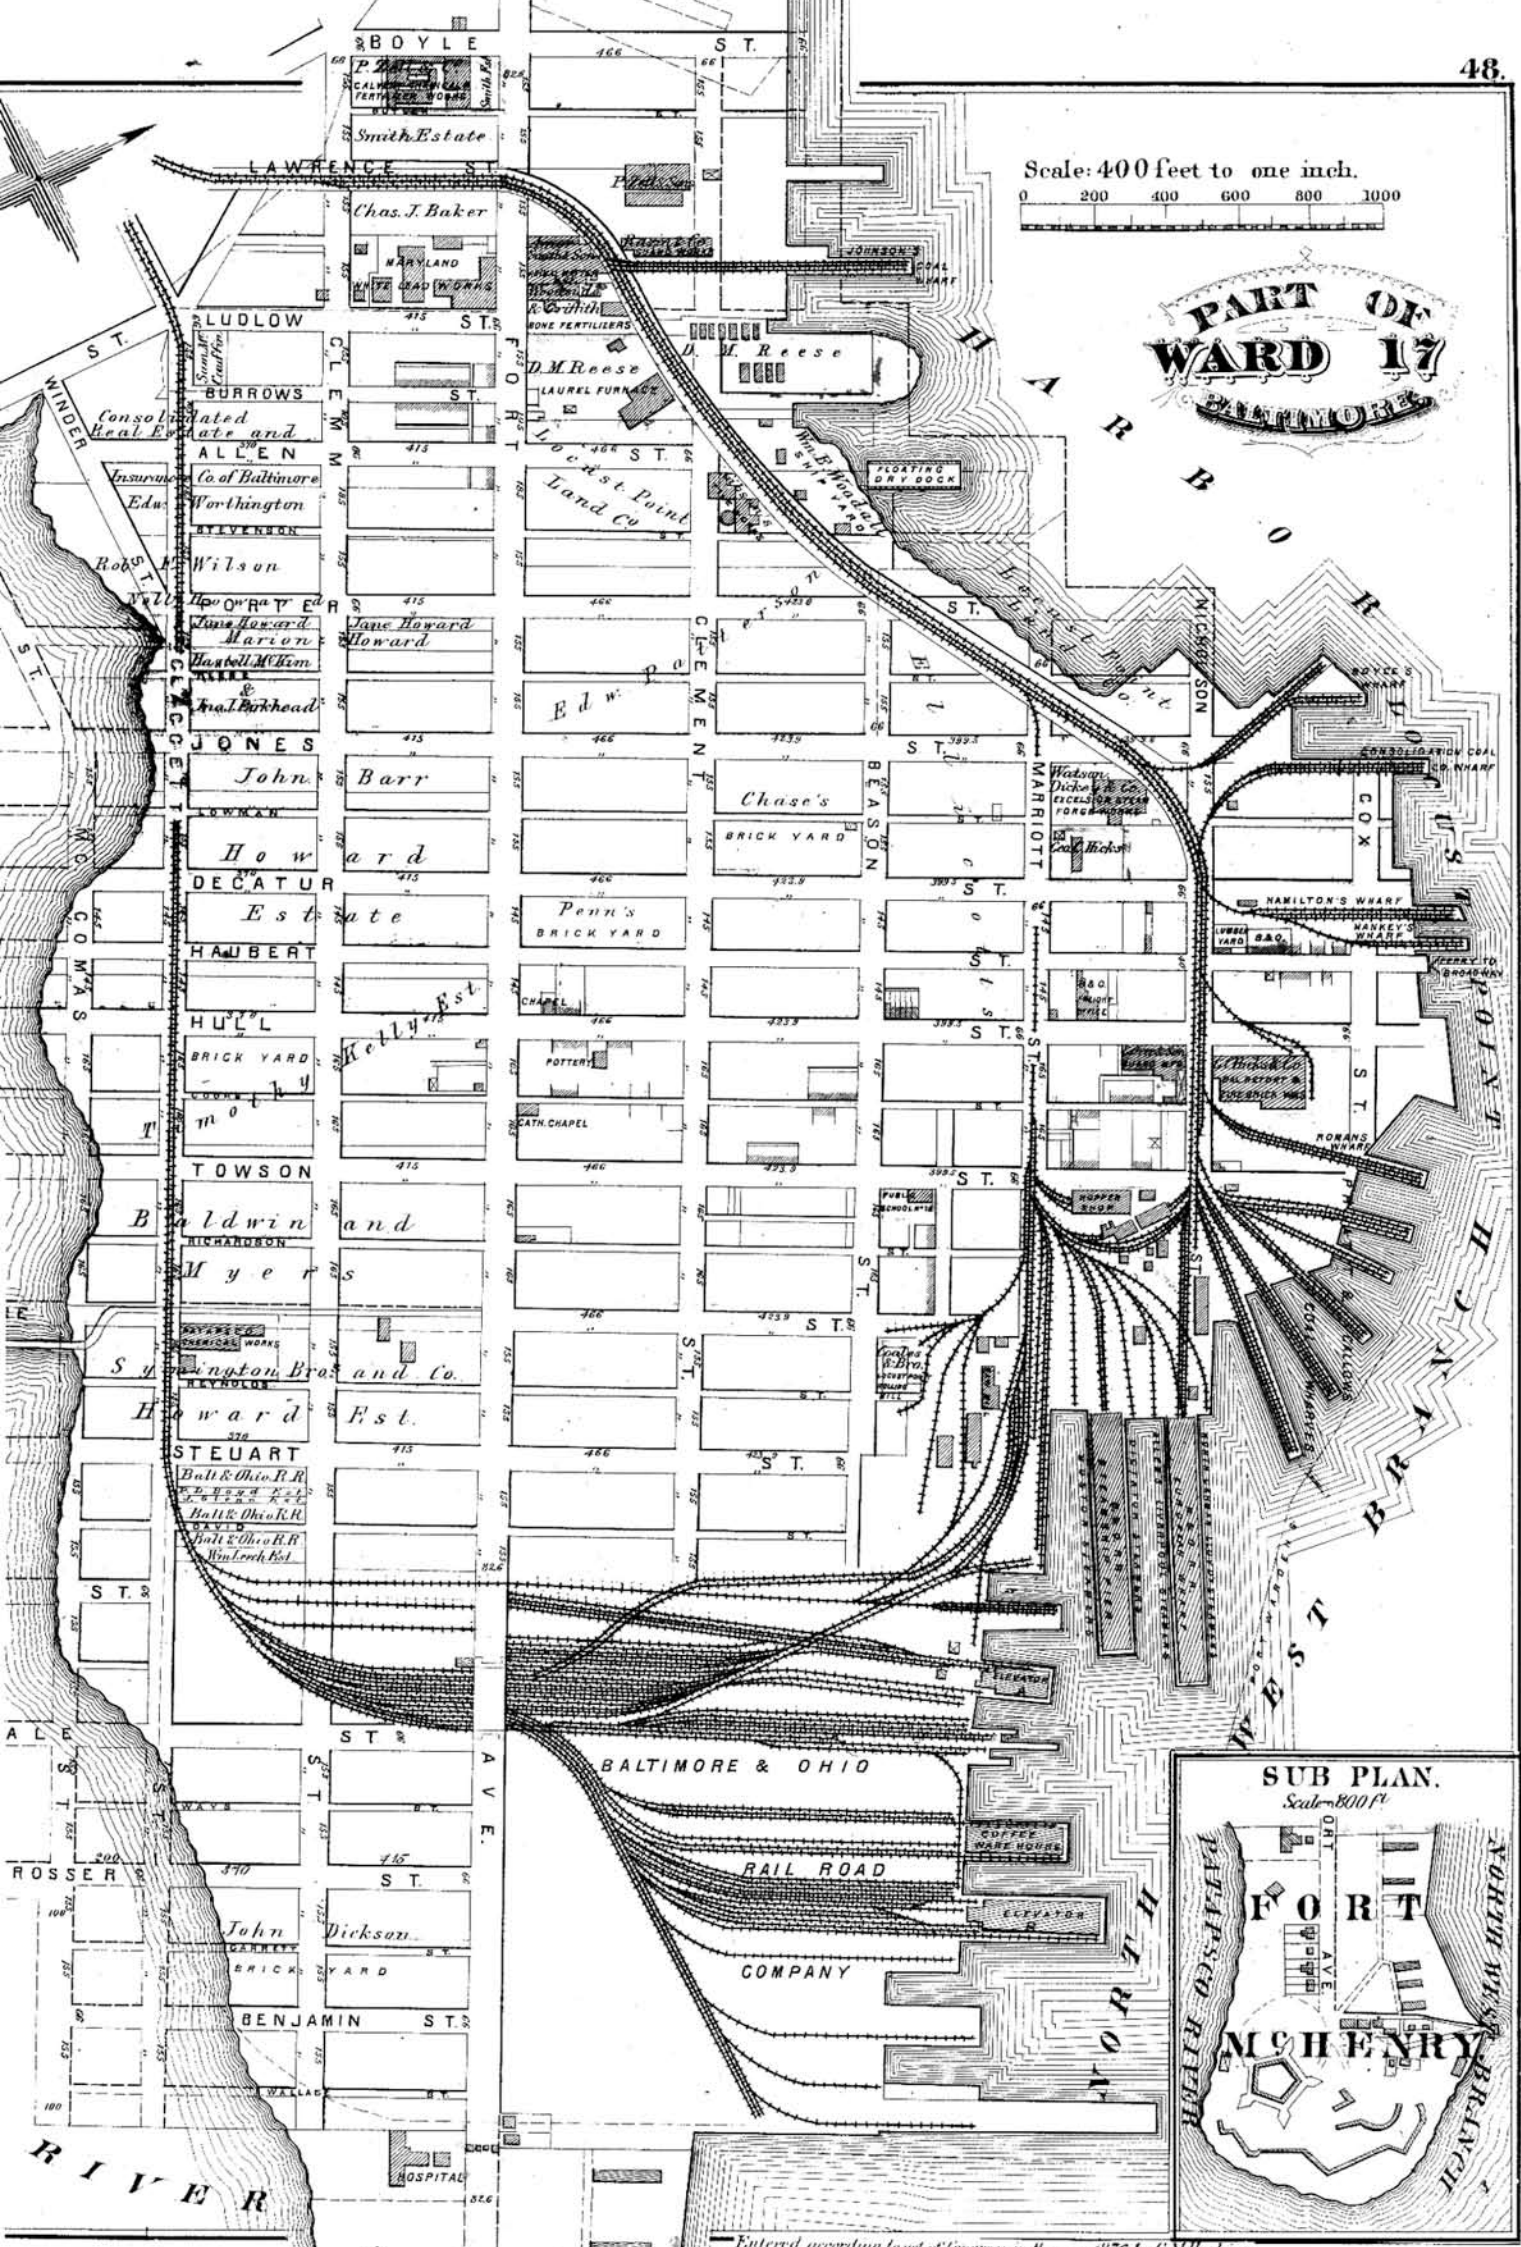

Scale: 400 feet to one inch.
0 200 400 600 800 1000

PART OF
WARD 17
BALTIMORE

Entered according to act of Congress in the year 1876 by G.M. Hopkins, in the Office of the Librarian of Congress at Washington, D.C.